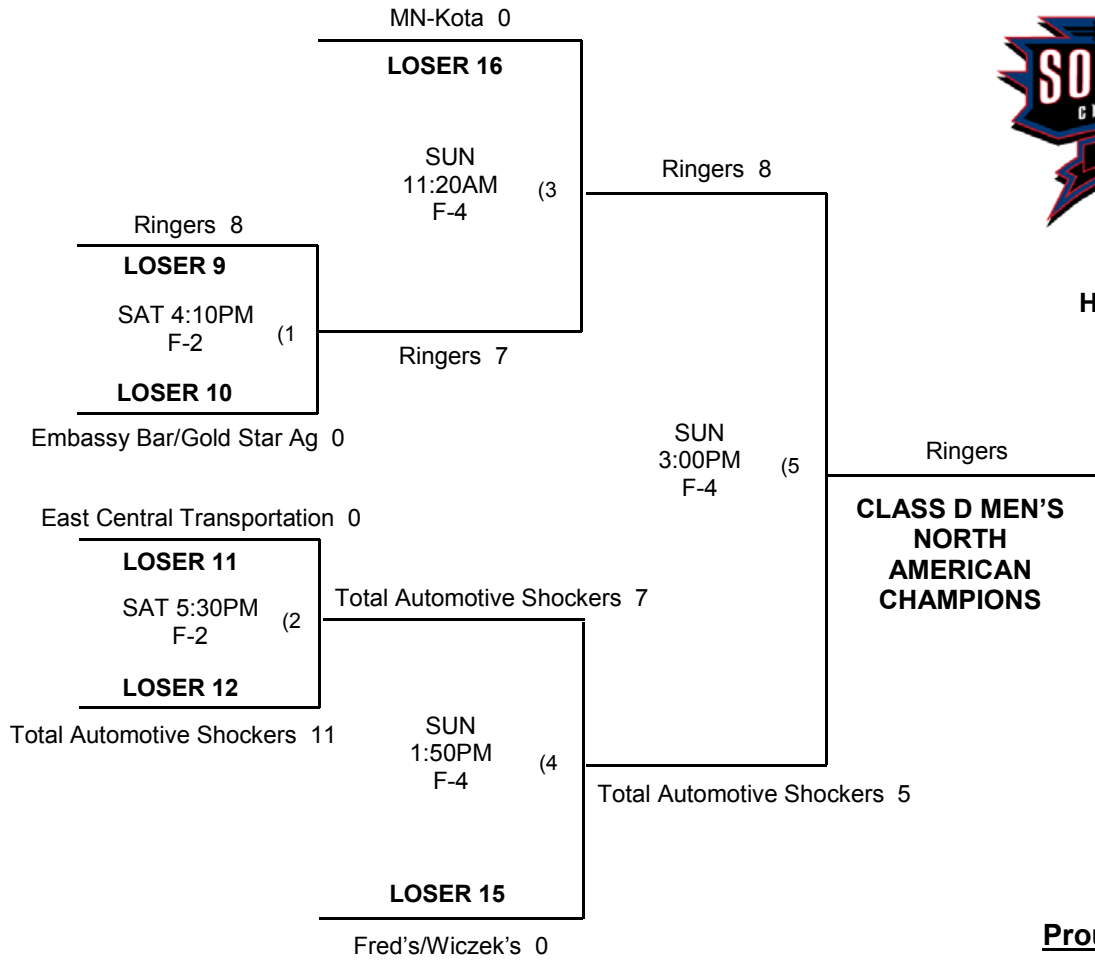

Class D Men's Slow Pitch Championship Series

HR RULE = 2

Proud Sponsors