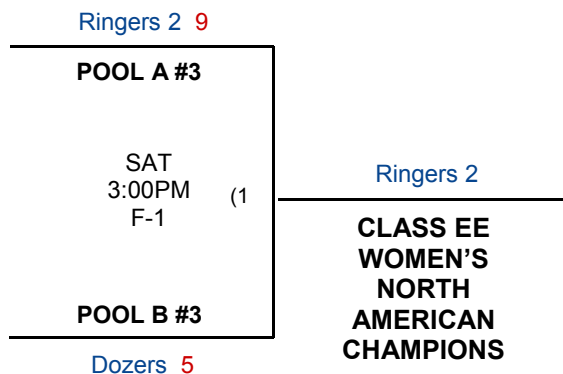

Class EE Women's Slow Pitch Championship Series