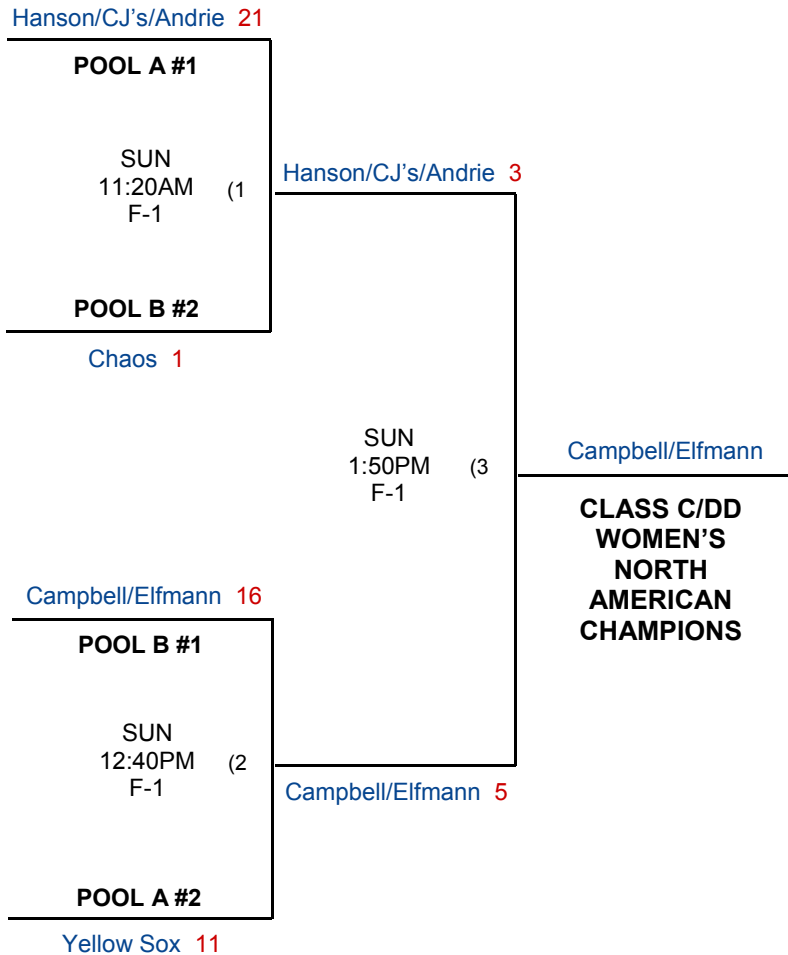

Class C/DD Women's Slow Pitch Championship Series