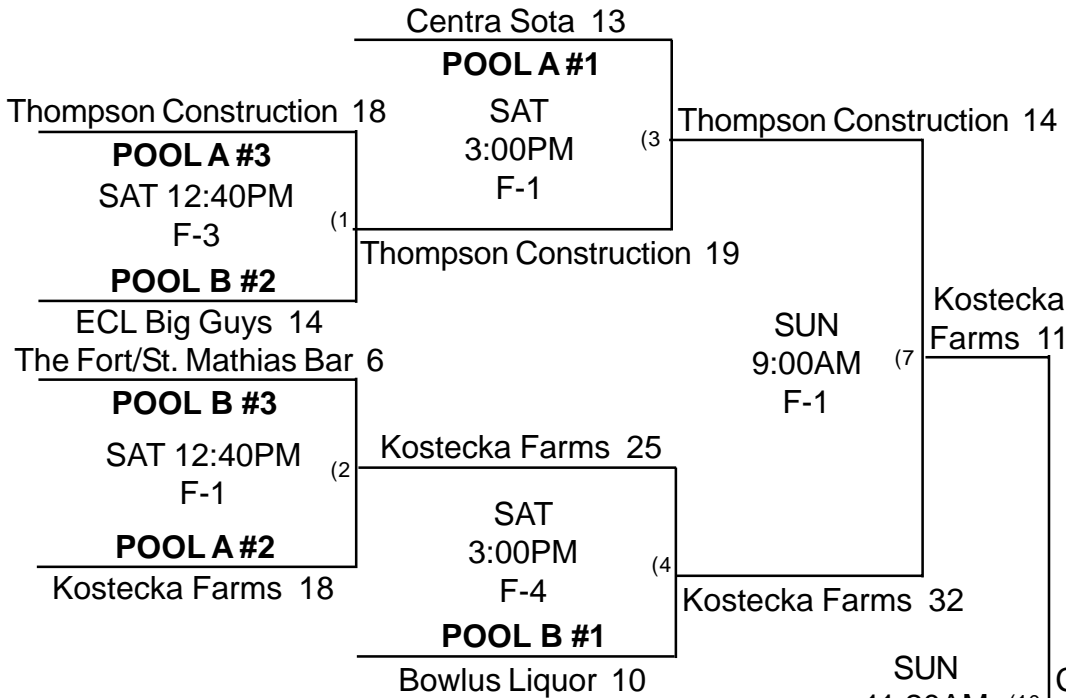

**Managers should check schedule through 12:00 noon Friday
in case there are changes or corrections in schedule**

2 Home Run Rule

POOL PLAY TIEBREAKERS

Three Way Tie

- 1) Fewest runs allowed
- 2) Best run differential (max 12 per game)
- 3) Most runs scored

(Above three way tiebreakers apply to all games played in pool play, if still tied then games played among 3 tied teams only and then coin flip if necessary. Once three way tiebreakers used, **do not** revert to head to head result if two teams remain tied).

If a team forfeits a game in pool play, all their results are cancelled and they may not advance.

Proud Sponsors

**2015 CLASS D MEN'S SLOW PITCH NATIONAL SOFTBALL FEDERATION
TOURNAMENT OF CHAMPIONS/NORTH AMERICAN CHAMPIONSHIPS
AUGUST 28-30 SANDQUIST FAMILY PARK - CAMBRIDGE, MN**

HR RULE = 2

PROUD SPONSORS

Undefeated Bracket

One-Loss Bracket