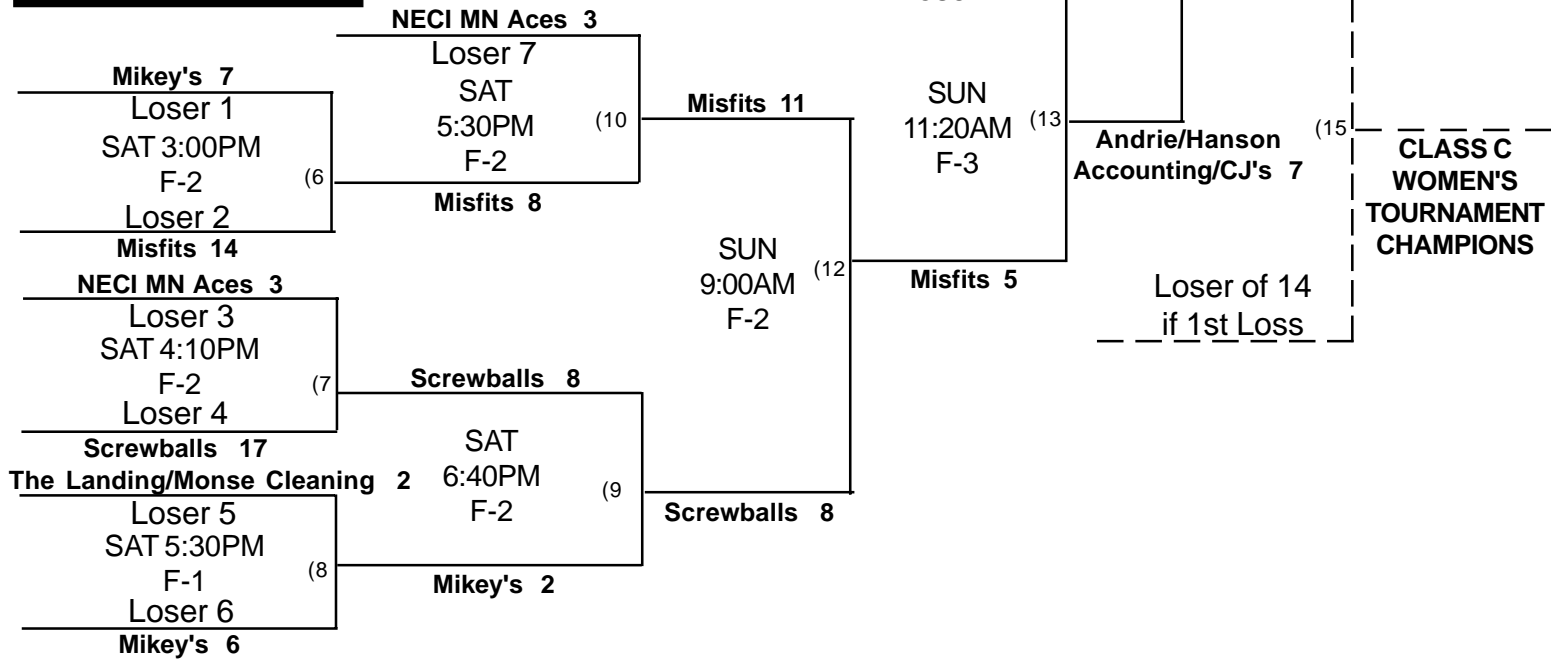

**2015 CLASS C/D WOMEN'S SLOW PITCH NATIONAL SOFTBALL FEDERATION
TOURNAMENT OF CHAMPIONS/NORTH AMERICAN CHAMPIONSHIPS
AUGUST 28-30 SANDQUIST FAMILY PARK - CAMBRIDGE, MN**

Undefeated Bracket

HR RULE = 2

PROUD SPONSORS

Loss Bracket

CLASS C WOMEN'S TOURNAMENT CHAMPIONS

CLASS C WOMEN'S TOURNAMENT CHAMPIONS

Loser of 14 if 1st Loss

CLASS D WOMEN'S CHAMPIONSHIP SERIES

Sunday, August 30

CLASS D HR RULE = 0

The Landing/Monse Cleaning 6