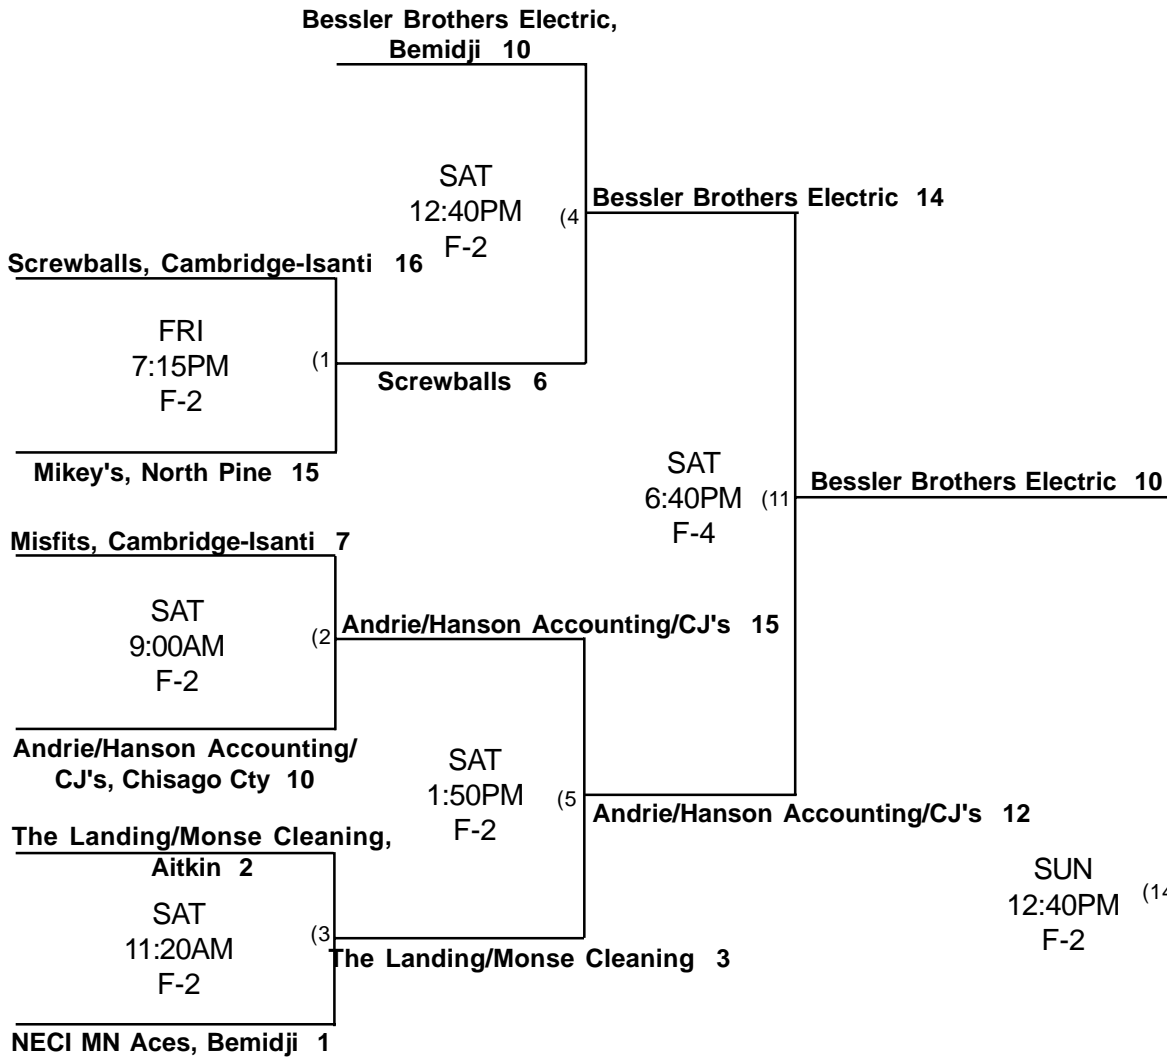

**2015 CLASS C/D WOMEN'S SLOW PITCH NATIONAL SOFTBALL FEDERATION
TOURNAMENT OF CHAMPIONS/NORTH AMERICAN CHAMPIONSHIPS
AUGUST 28-30 SANDQUIST FAMILY PARK - CAMBRIDGE, MN**

Undefeated Bracket

HR RULE = 2

PROUD SPONSORS

Loss Bracket

CLASS C WOMEN'S TOURNAMENT CHAMPIONS

CLASS C WOMEN'S TOURNAMENT CHAMPIONS

Loser of 14 if 1st Loss

CLASS D WOMEN'S CHAMPIONSHIP SERIES

Sunday, August 30

CLASS D HR RULE = 0

The Landing/Monse Cleaning 6

Screwballs
CLASS D
WOMEN'S
TOURNAMENT
CHAMPIONS

PROUD SPONSORS

TMI HOSPITALITY