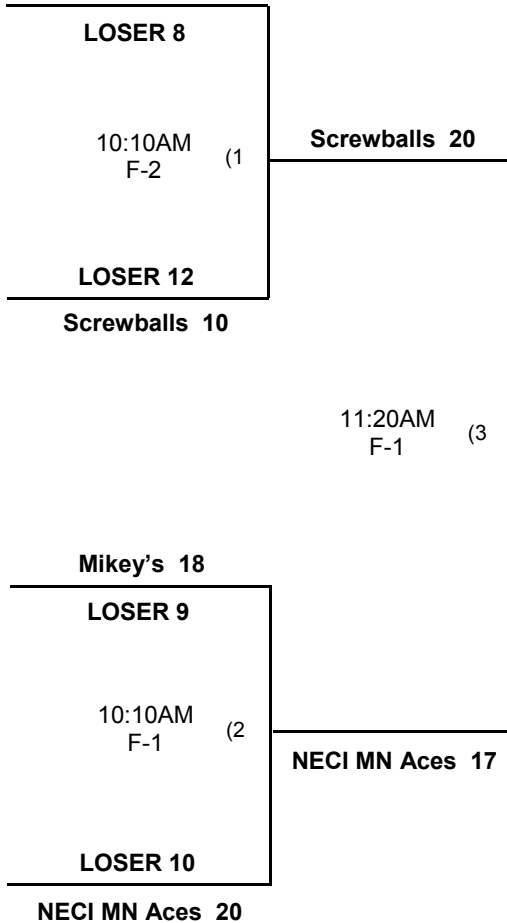

Loss Bracket

CLASS C WOMEN'S TOURNAMENT CHAMPIONS

CLASS C WOMEN'S TOURNAMENT CHAMPIONS

Loser of 14 if 1st Loss

CLASS D WOMEN'S CHAMPIONSHIP SERIES

Sunday, August 30

CLASS D HR RULE = 0

The Landing/Monse Cleaning 6